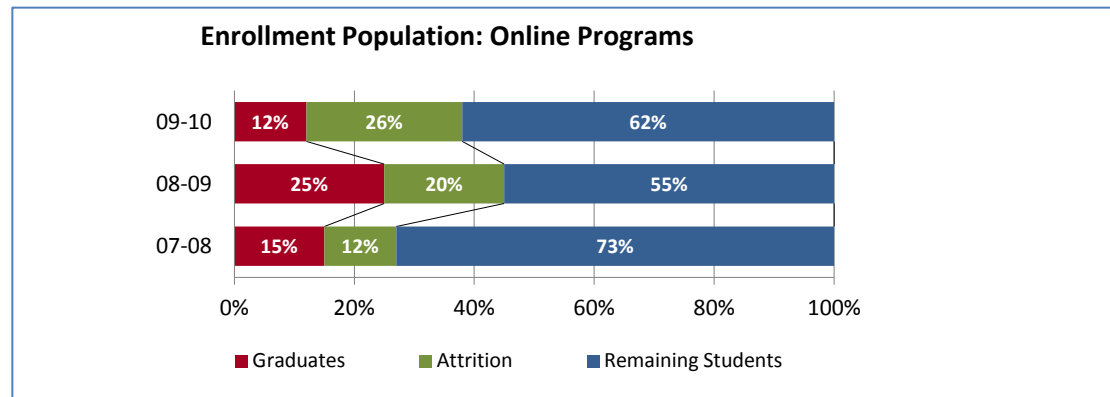

Region 3 Includes HIM Baccalaureate programs in Minnesota, Wisconsin, Michigan, Nebraska, Kansas, Missouri, Illinois, Ohio, Iowa, and Indiana.

**Student Enrollments**

	FT Enrollment	PT Enrollment	FT Graduates	PT Graduates	FT Attrition	PT Attrition
09-10	720	1,847	181	175	53	587
08-09	599	1,039	151	156	56	188
07-08	571	672	163	99	28	82

**Avg Number of Students Enrolled in each program**

	07-08		08-09		09-10	
	F-Time	P-Time	F-Time	P-Time	F-Time	P-Time
Seated	37	8	45	15	44	50
Online	18	110	25	148	33	208

**Enrollment Profile**

**Avg Number of Faculty per Baccalaureate Program**