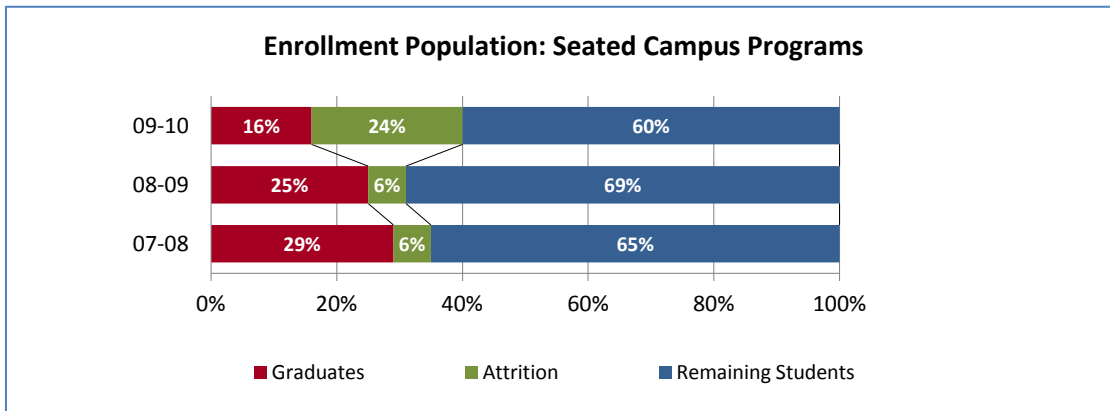

Region 3 Includes HIM Baccalaureate programs in Minnesota, Wisconsin, Michigan, Nebraska, Kansas, Missouri, Illinois, Ohio, Iowa, and Indiana.

**Student Enrollments**

	FT Enrollment	PT Enrollment	FT Graduates	PT Graduates	FT Attrition	PT Attrition
09-10	720	1,847	181	175	53	587
08-09	599	1,039	151	156	56	188
07-08	571	672	163	99	28	82

**Avg Number of Students Enrolled in each program**

	07-08		08-09		09-10	
	F-Time	P-Time	F-Time	P-Time	F-Time	P-Time
Seated	37	8	45	15	44	50
Online	18	110	25	148	33	208

**Enrollment Profile**

**Avg Number of Faculty per Baccalaureate Program**