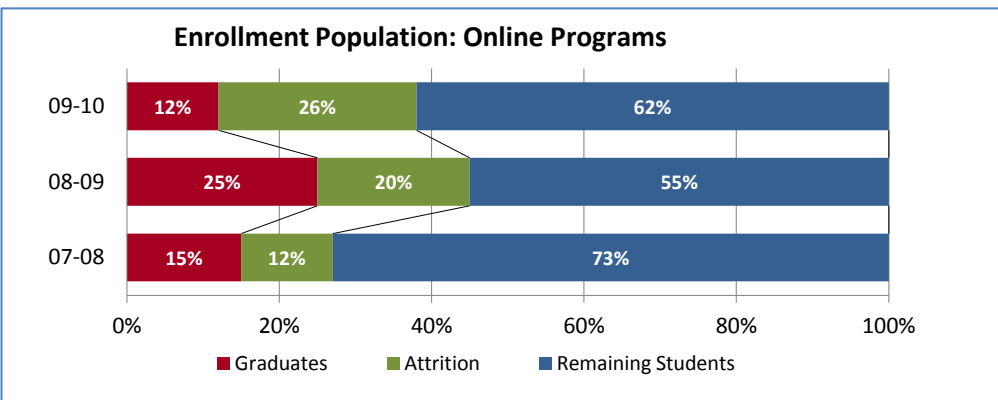

Region 4 Includes HIM Baccalaureate programs in New Mexico, Texas, Oklahoma, Arkansas, Louisiana, Kentucky, Mississippi, Alabama, Tennessee, N Carolina, S. Carolina, Florida, Georgia

	FT Enrollment	PT Enrollment	FT Graduates	PT Graduates	FT Attrition	PT Attrition
09-10	830	200	277	27	60	23
08-09	810	204	243	41	60	40
07-08	833	177	275	81	54	17

Avg Number of Students Enrolled in each program

	07-08		08-09		09-10	
	F-Time	P-Time	F-Time	P-Time	F-Time	P-Time
Seated	41	7	43	10	43	50
Online	35	9	20	6	38	12

Enrollment Profile: Graduate and Attrition as Percent of Enrollments