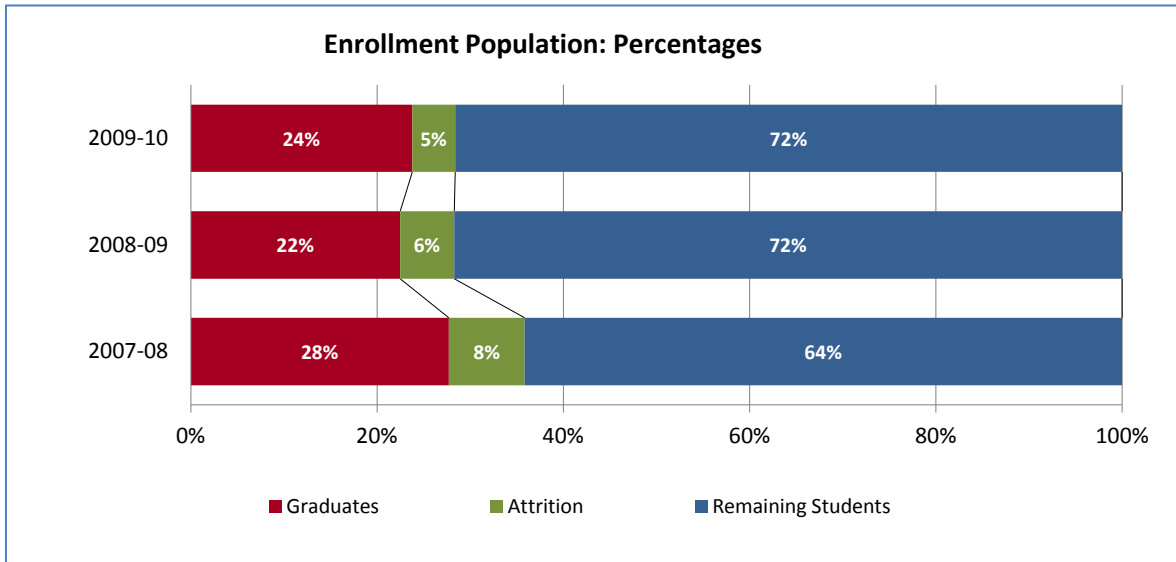

Region 5 Includes HIM Baccalaureate degree programs in Maine, Vermont, N.Hampshire, Massachusetts, Rhode Island, New York, Pennsylvania, W.Virginia, Virginia, N Jersey, Delaware, Maryland, Connecticut

Student Enrollment

	FT Enrollment	PT Enrollment	FT Graduates	PT Graduates	FT Attrition	PT Attrition
09-10	305	128	90	13	12	8
08-09	270	126	74	15	12	11
07-08	227	130	93	6	10	19

Avg Number of Students Enrolled in each program

07-08		08-09		09-10	
F-Time	P-Time	F-Time	P-Time	F-Time	P-Time
28	16	34	16	38	16

Enrollment Profile: Graduate & Attrition as percent of total population