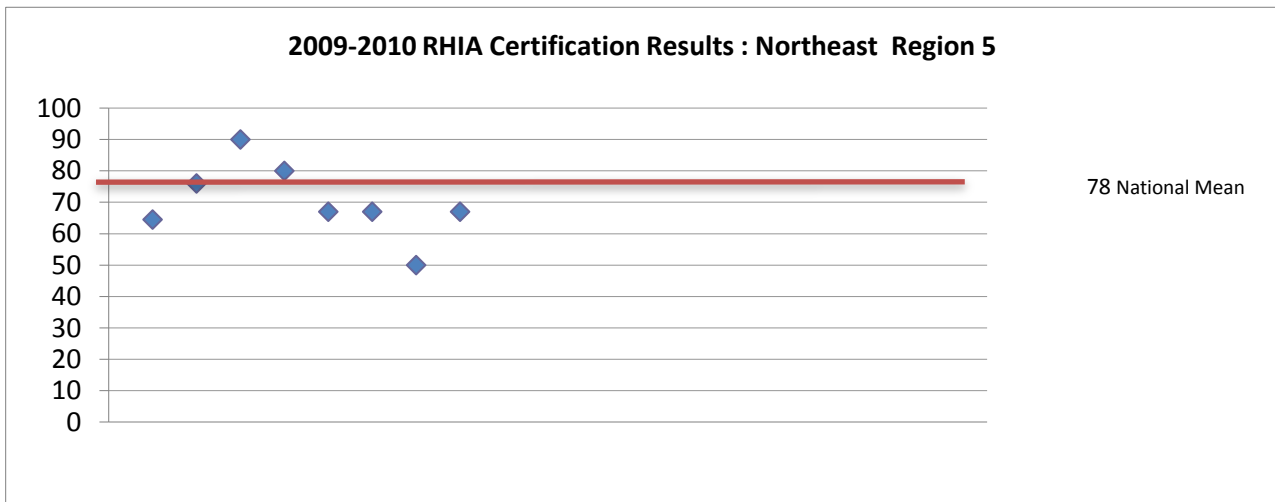

07-08		08-09		09-10	
F-Time	P-Time	F-Time	P-Time	F-Time	P-Time
28	16	34	16	38	16

Enrollment Profile: Graduate & Attrition as percent of total population

Avg Number of Faculty per Baccalaureate Program

	08-09			09-10		
	F-Time	P-Time	Adjct	F-Time	P-Time	Adjct
Seated	4	0	4	4	0	4

National Certification Exam scores

Certification score results for both online and seated programs